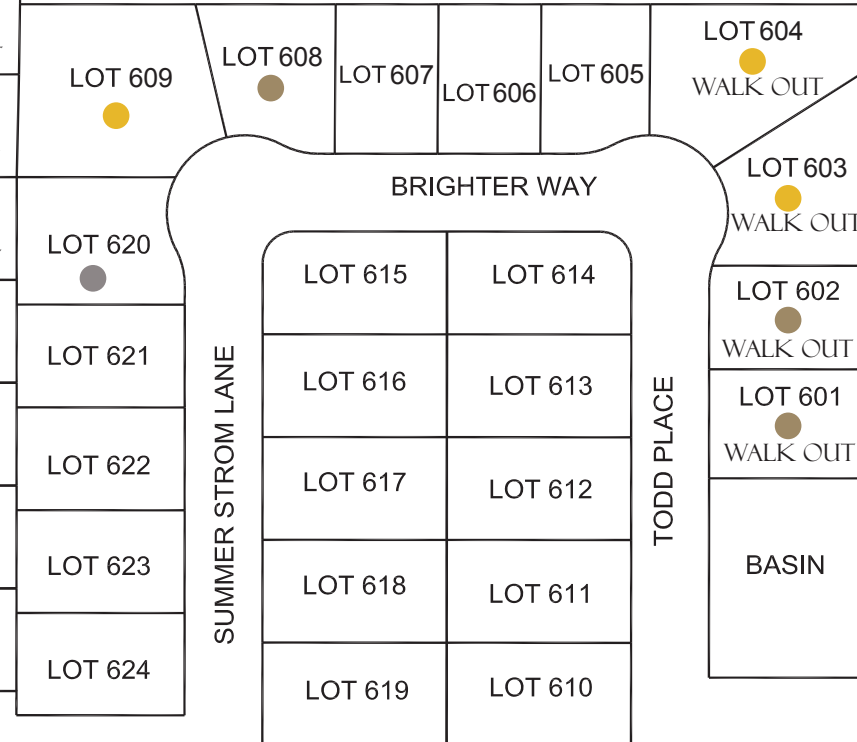

PERRY LANDING

Model Home
1126 N Lesa Lane
Washington, UT 84780

PERRY  HOMES

LOT PREMIUMS

- GOLD
- SILVER
- BRONZE

PERRY REALTY, INC.

Sales Team
(435) 251-9818

www.PerryHomesSouthernUtah.com